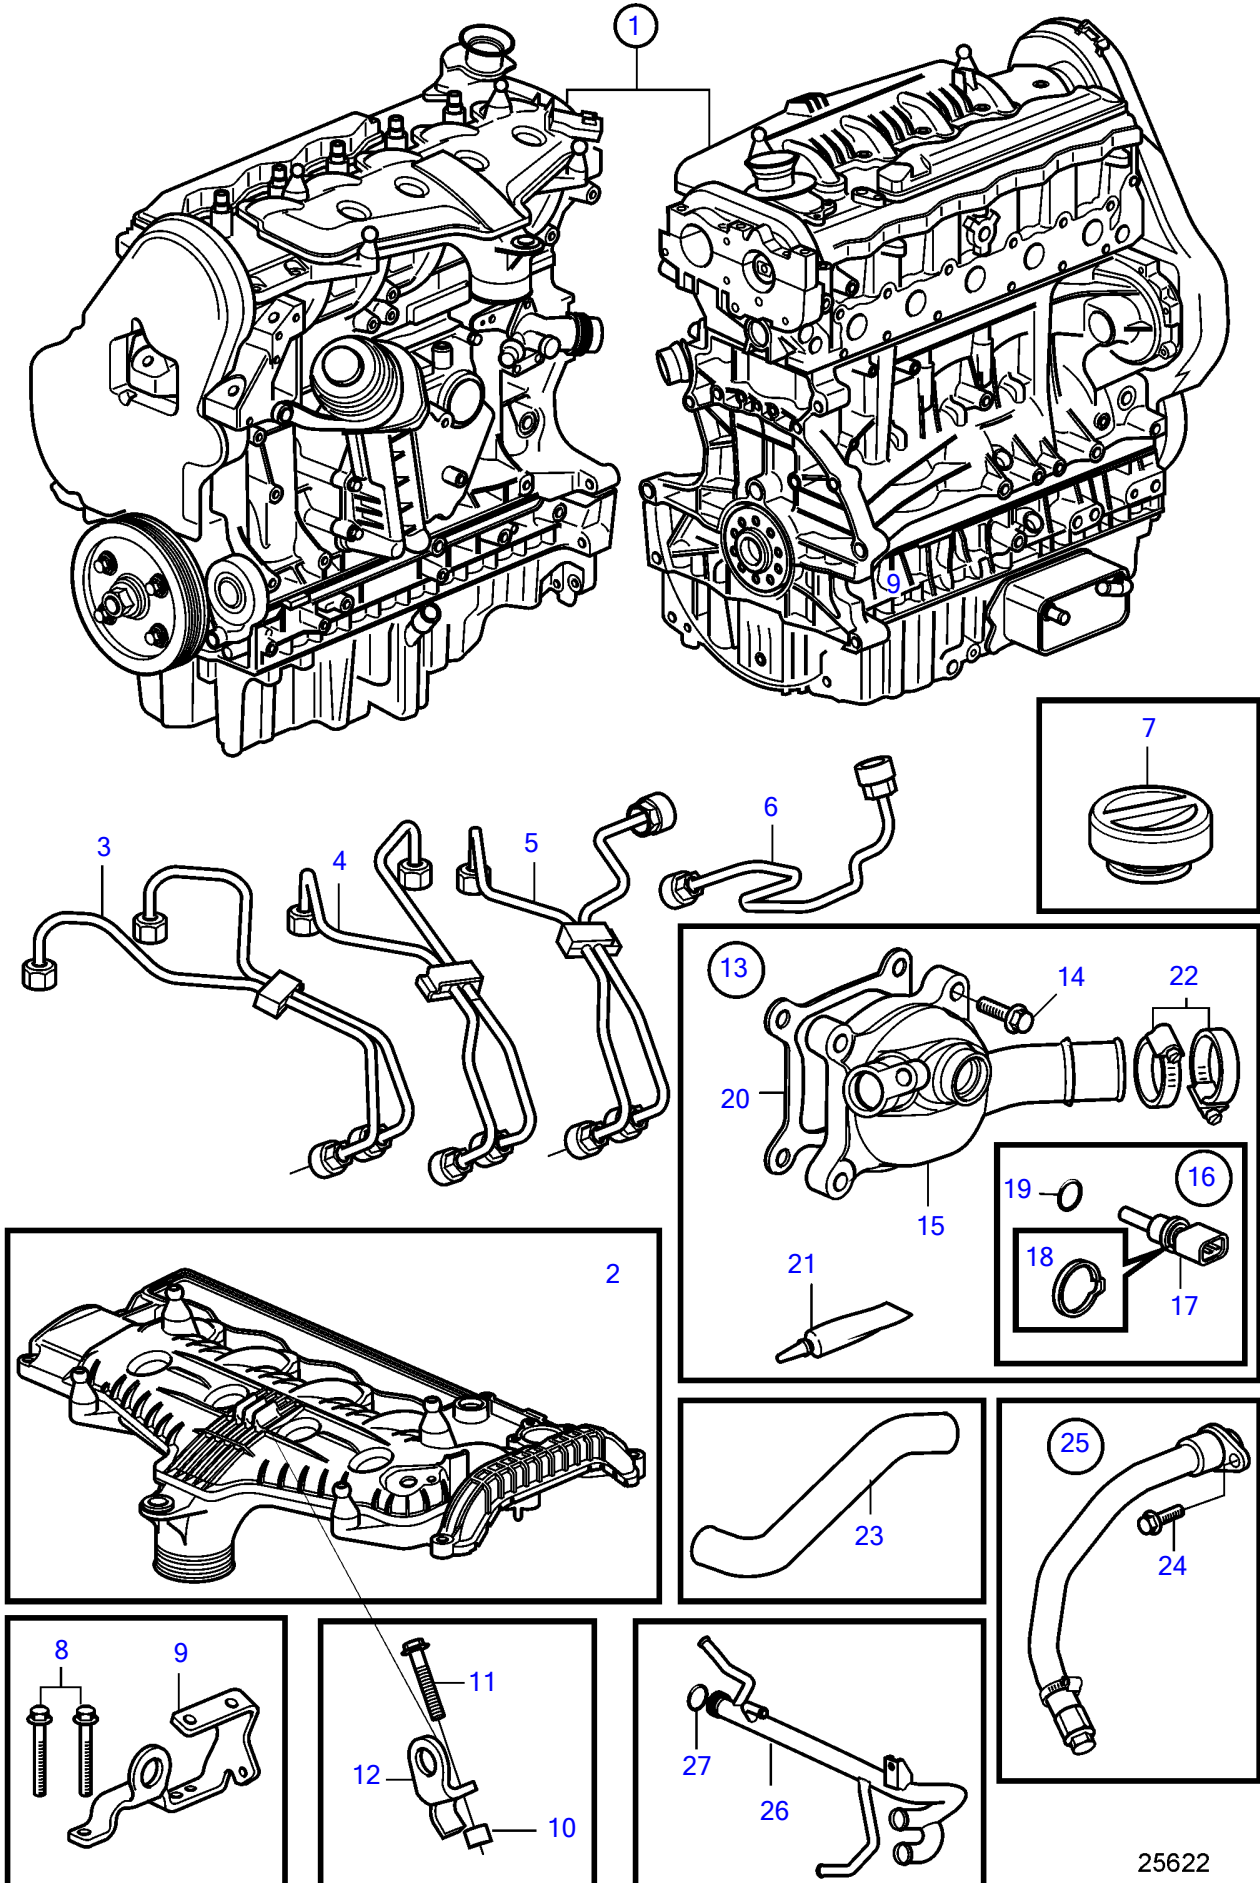

D3-110I-D, D3-110I-E, D3-140I-E, D3-140A-D, D3-140A-E, D3-150I-D, D3-150I-E, D3-170I-D, D3-170I-E, D3-170A-D, D3-170A-E, D3-200I-D, D3-200I-E, D3-200A-D, D3-200A-E, D3-220I-D, D3-220I-E, D3-220A-D, D3-220A-E

25622

D3-110I-D, D3-110I-E, D3-140I-E, D3-140A-D, D3-140A-E, D3-150I-D, D3-150I-E, D3-170I-D, D3-170I-E, D3-170A-D, D3-170A-E, D3-200I-D, D3-200I-E, D3-200A-D, D3-200A-E, D3-220I-D, D3-220I-E, D3-220A-D, D3-220A-E

REF	PART NO.	QTY	DESCRIPTION	SEE SEC.	NOTES
1	3801382	1	Longblock engine		
2	31338169	1	• Valve cover		
3	31251172	1	• Delivery pipe	35714	
4	31251173	1	• Delivery pipe	35714	
5	31251174	1	• Delivery pipe	35714	
6	31251175	1	• Delivery pipe	35714	
7	3819129	1	• Oil filler cap		
8	965181	2	• Flange screw		
9	21806510	1	• Lifting eye		Obsolete part
10	1678297	1	• Spacer sleeve	35658	
11	965193	1	• Flange screw	35658	
12	(21146441)	1	• Lifting eye		Obsolete part
13	21678692	1	Kit		Needed when ordering longblock
14	986228	1	• 6 point socket screw		Needed when ordering longblock
15	21673916	4	• Water outlet pipe		Needed when ordering longblock
16	21664969	1	• Small parts kit		Needed when ordering longblock
17		1	• • Sensor		Needed when ordering longblock
18	(30713576)	1	• • Clip		Obsolete part, Needed when ordering longblock
19	(30713577)	1	• • O-ring		Obsolete part, Needed when ordering longblock
20	21625080	1	• • Gasket		Obsolete part, Needed when ordering longblock
21	1161059	1	• Sealing compound		Needed when ordering longblock
22	961670	2	• Hose clamp		Needed when ordering longblock
23	21454184	1	• Hose		Needed when ordering longblock
24	946544	1	• Flange screw		Needed when ordering longblock
25	21462783	1	Hose		Needed when ordering longblock, SN-2003018457
26	21591184	1	Inlet pipe		Needed when ordering longblock
27	976045	1	O-ring		Needed when ordering longblock